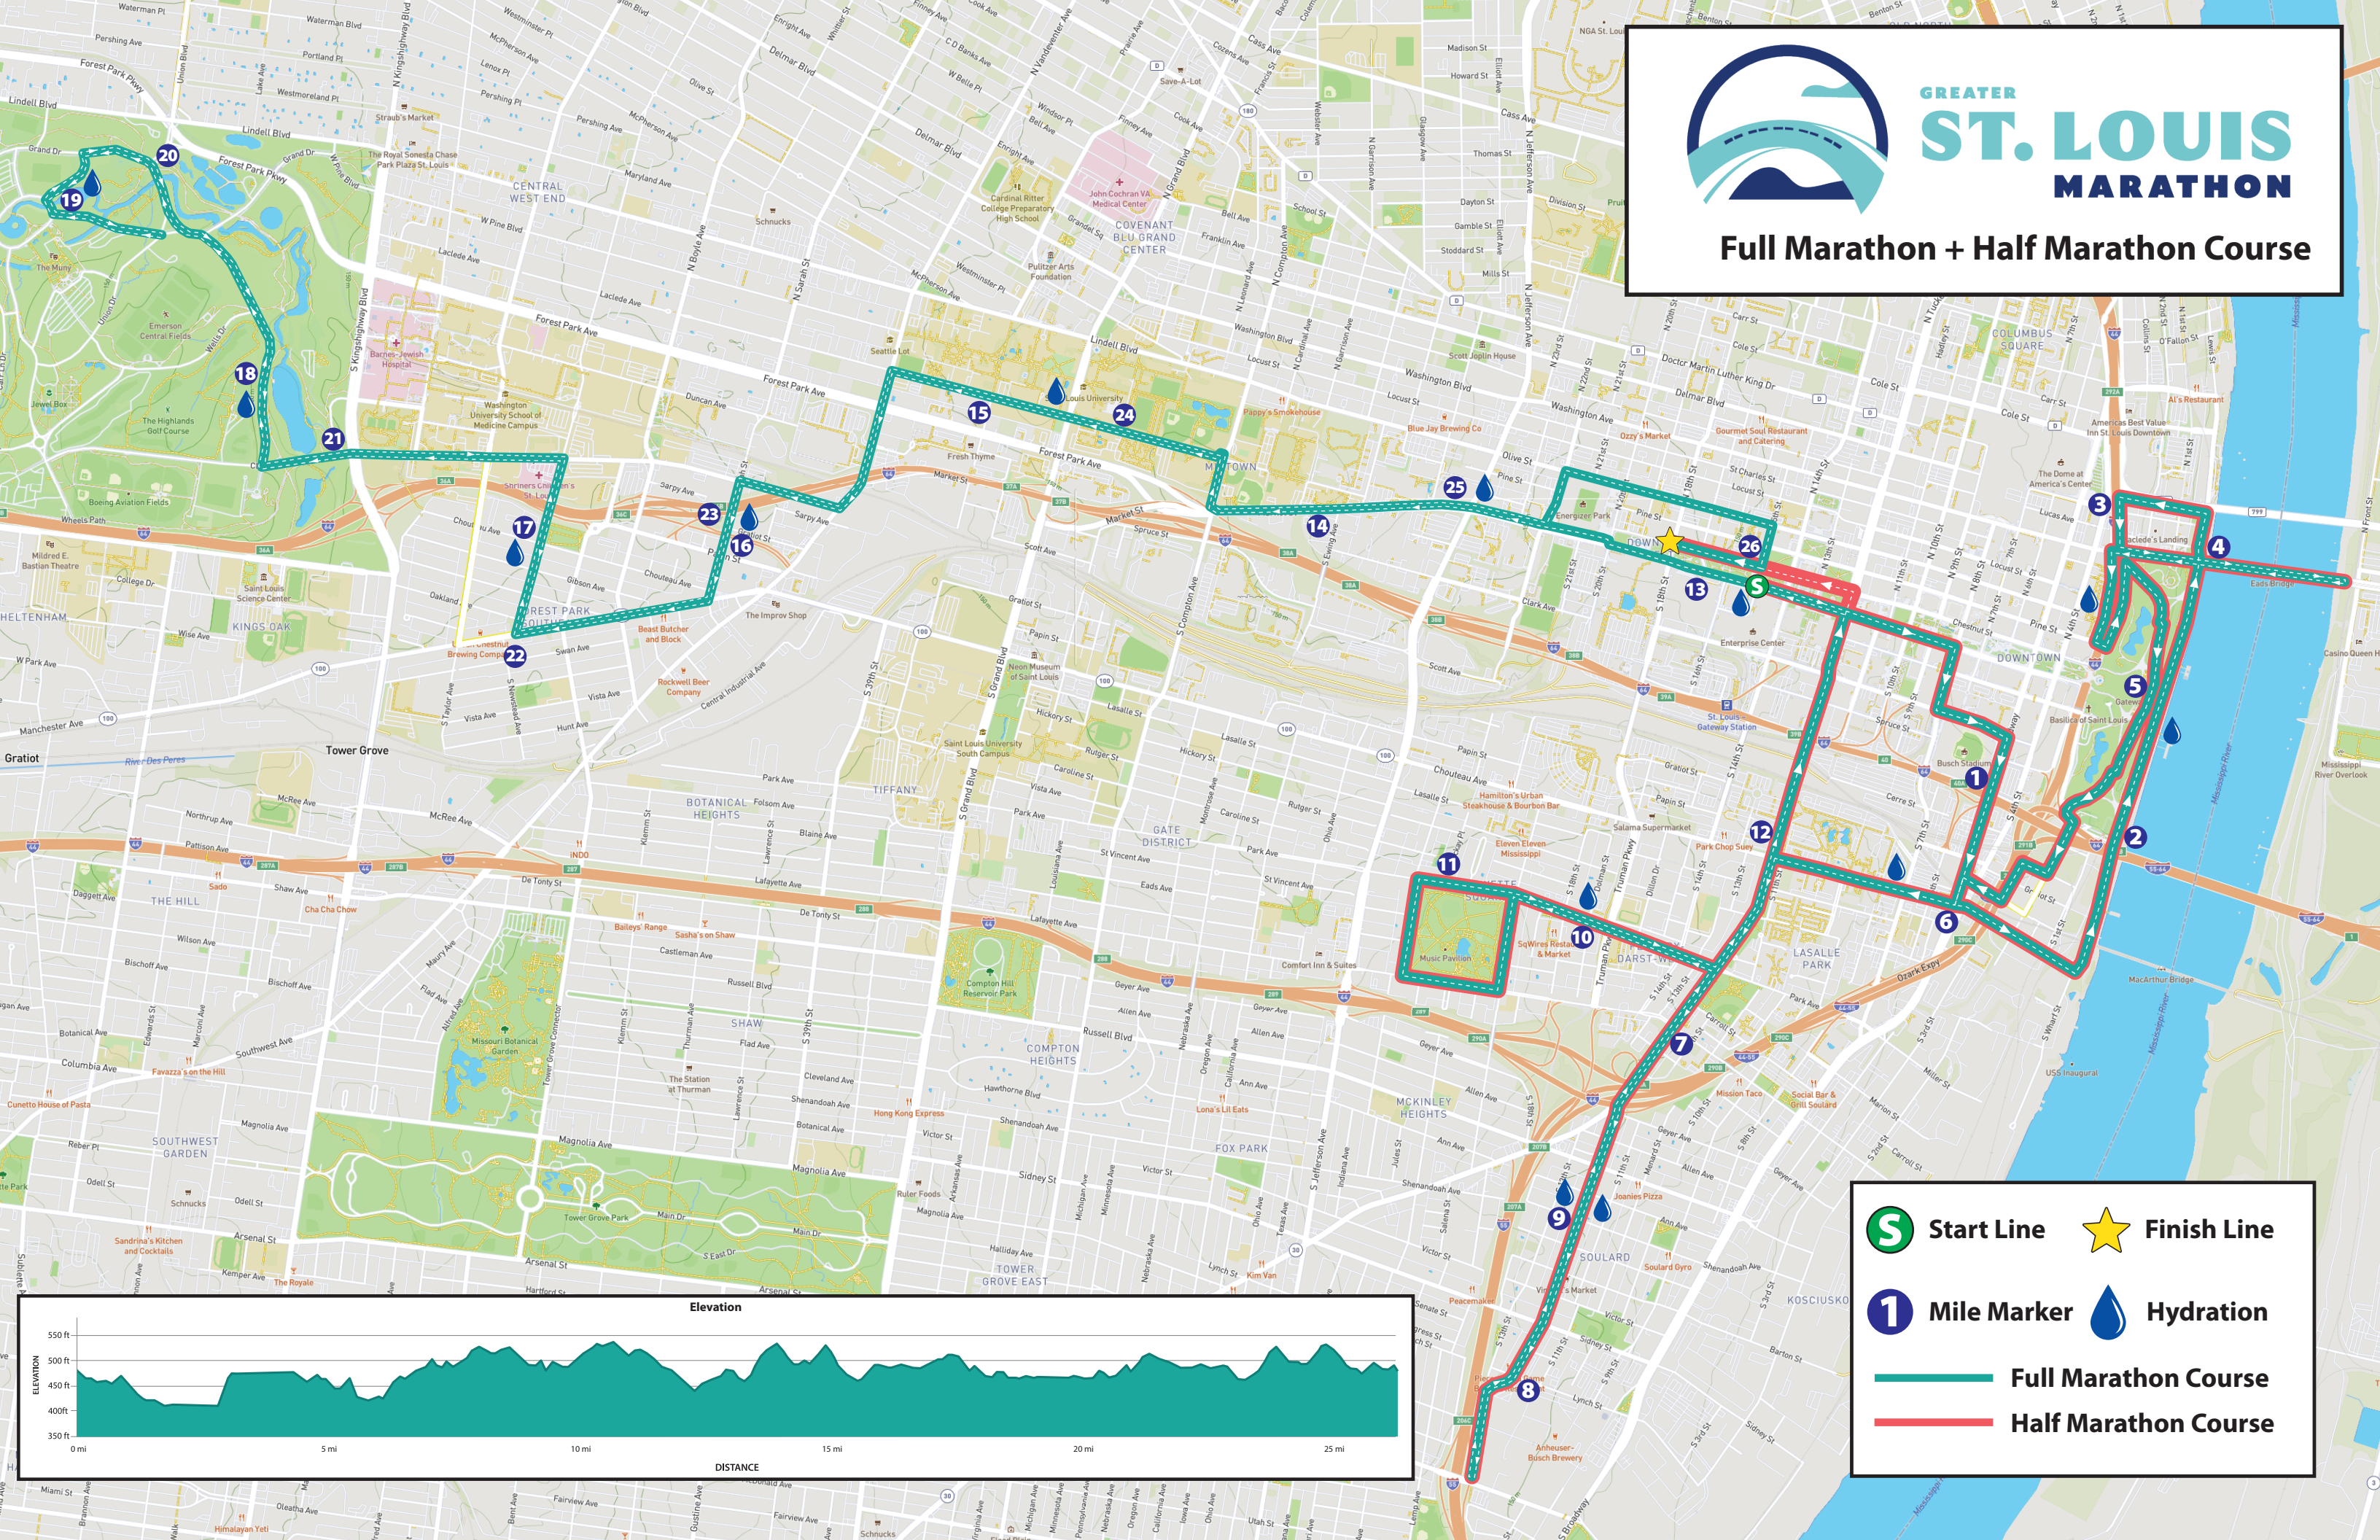

GREATER ST. LOUIS MARATHON

Full Marathon + Half Marathon Course

- Start Line
- Finish Line
- Mile Marker
- Hydration
- Full Marathon Course
- Half Marathon Course