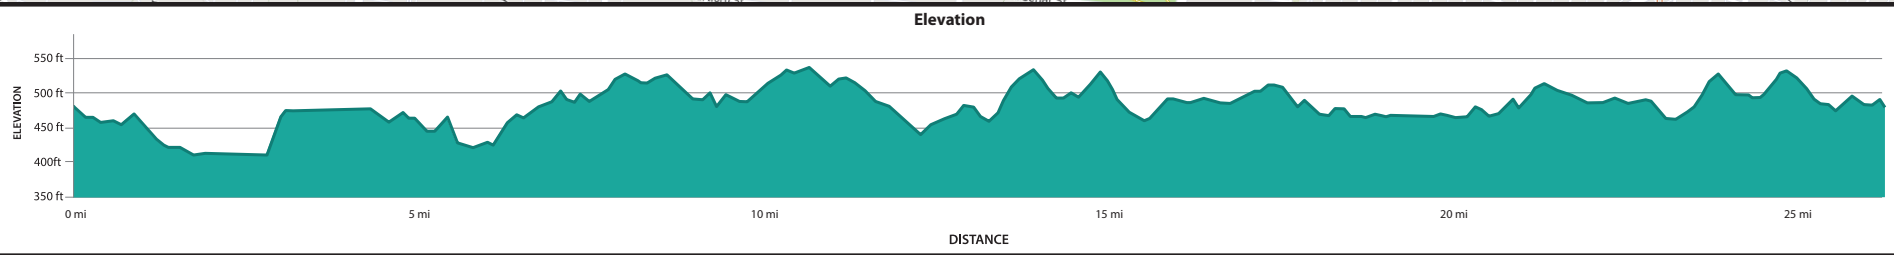

GREATER ST. LOUIS MARATHON

Full Marathon + Half Marathon Course

- Start Line
- Finish Line
- Mile Marker
- Hydration
- Full Marathon Course
- Half Marathon Course