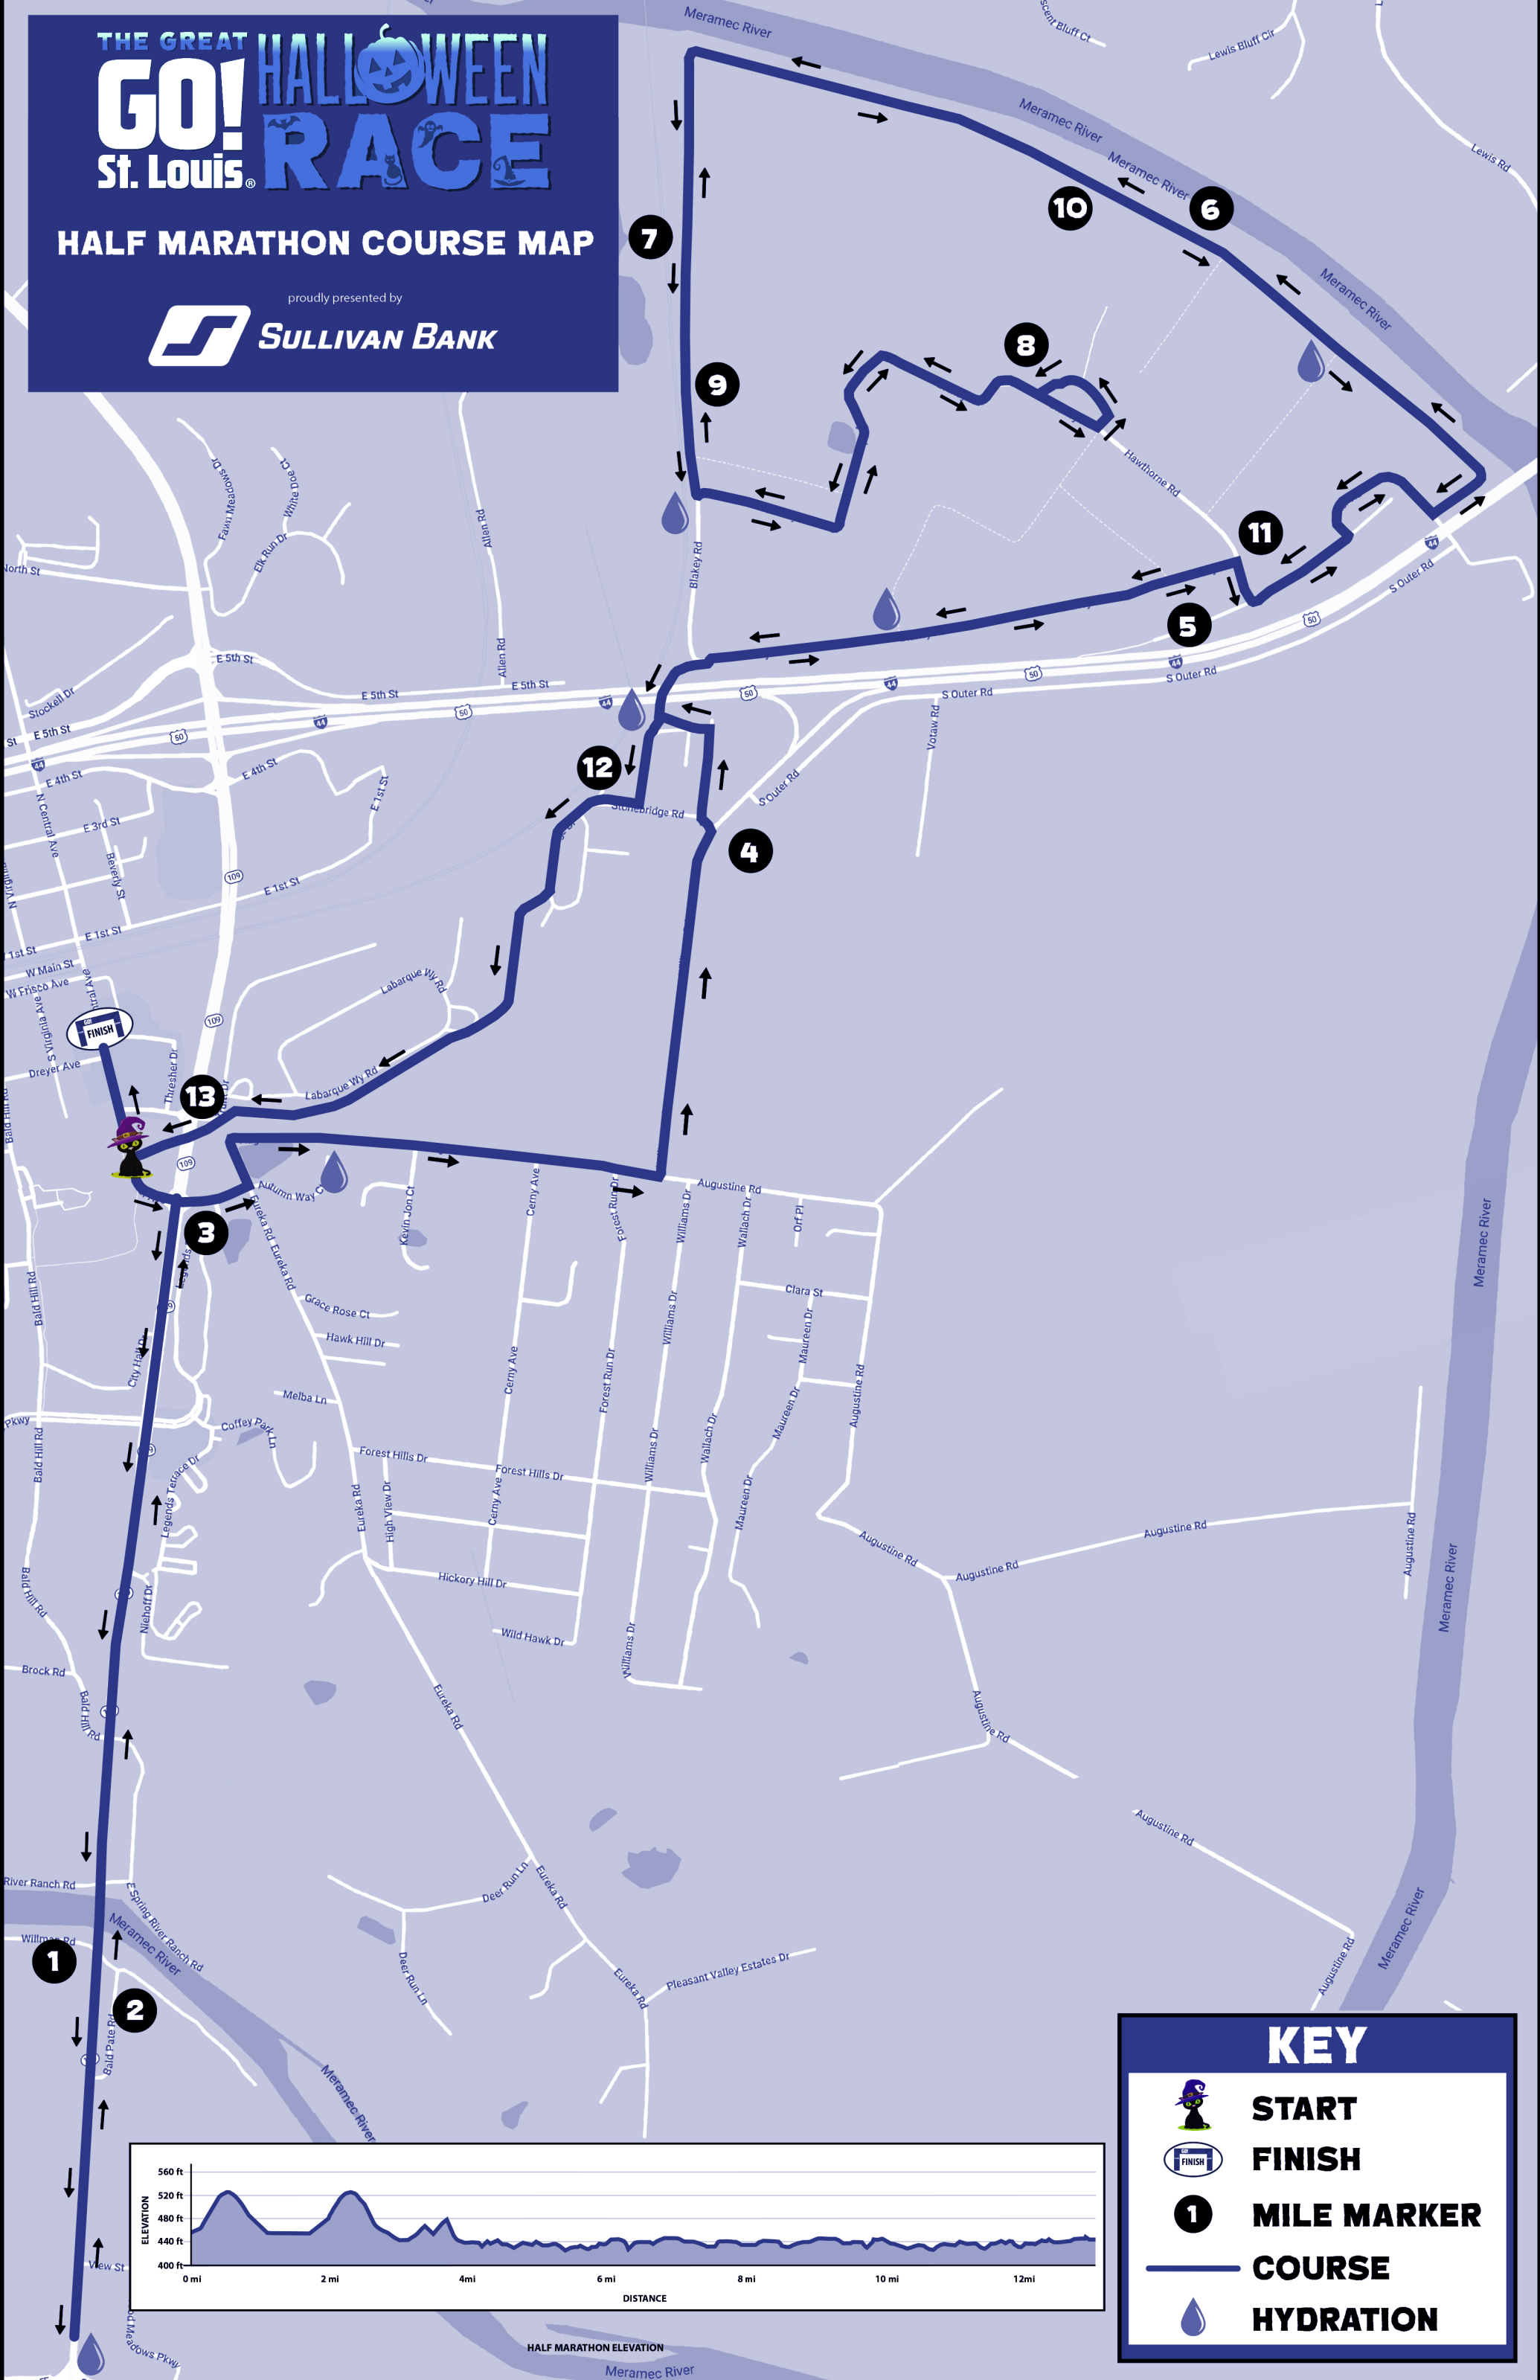

# THE GREAT GO! HALLOWEEN RACE

St. Louis

## HALF MARATHON COURSE MAP

### KEY

- START**
- FINISH**
- MILE MARKER**
- COURSE**
- HYDRATION**