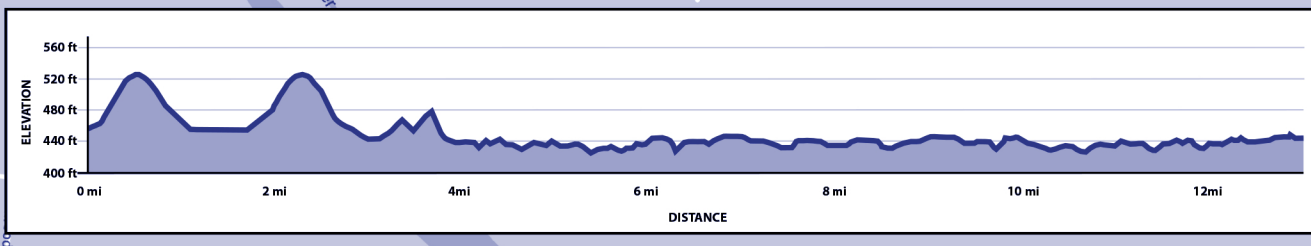

# THE GREAT GO! HALLOWEEN RACE

St. Louis

## HALF MARATHON COURSE MAP