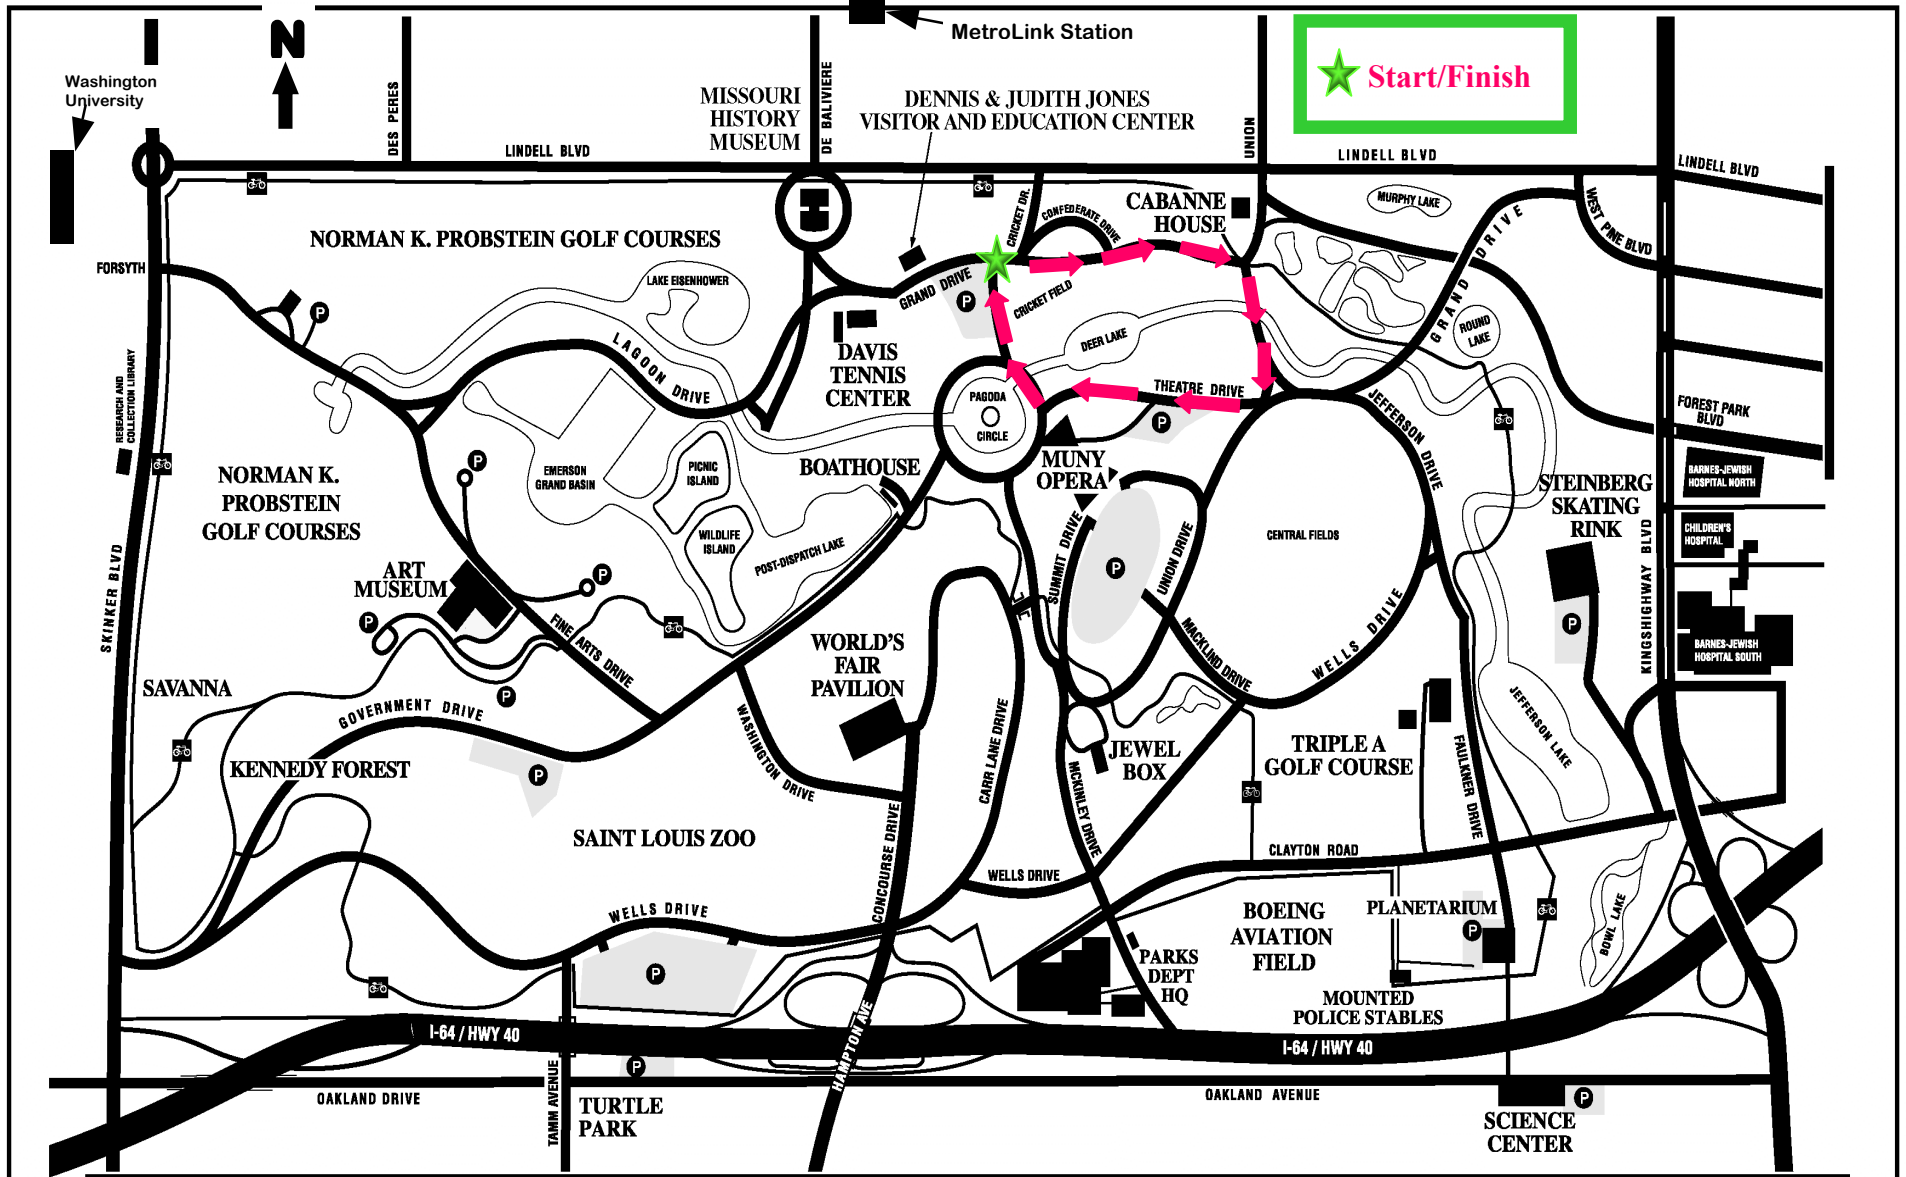

GO! St. Louis 1.0 Mature Mile Course

FOREST PARK • SAINT LOUIS • MISSOURI